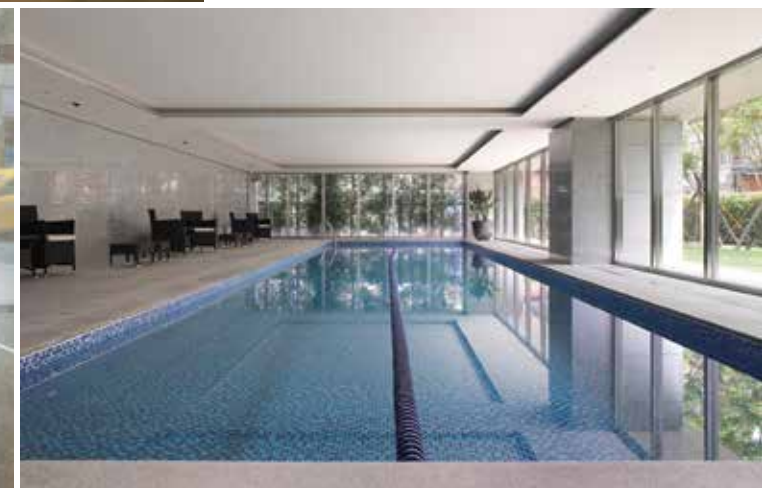

多様の豊足早餐，於 B1 The Lounge 食用，為一日補充滿滿的活力。

An assortment of breakfast is served on B1 The Lounge to provide you with the energy for the day.

B1 The Lounge ではバラエティに富んだ朝食をお召し上がりいただけます。

台北市中山區林森北路 359 號
359, Linsen N. Road,
Zhongshan Dist., Taipei City 104, Taiwan
TEL : +886 2 2531 0699 FAX : +886 2 2531 0166
www.gloriaresidence.com